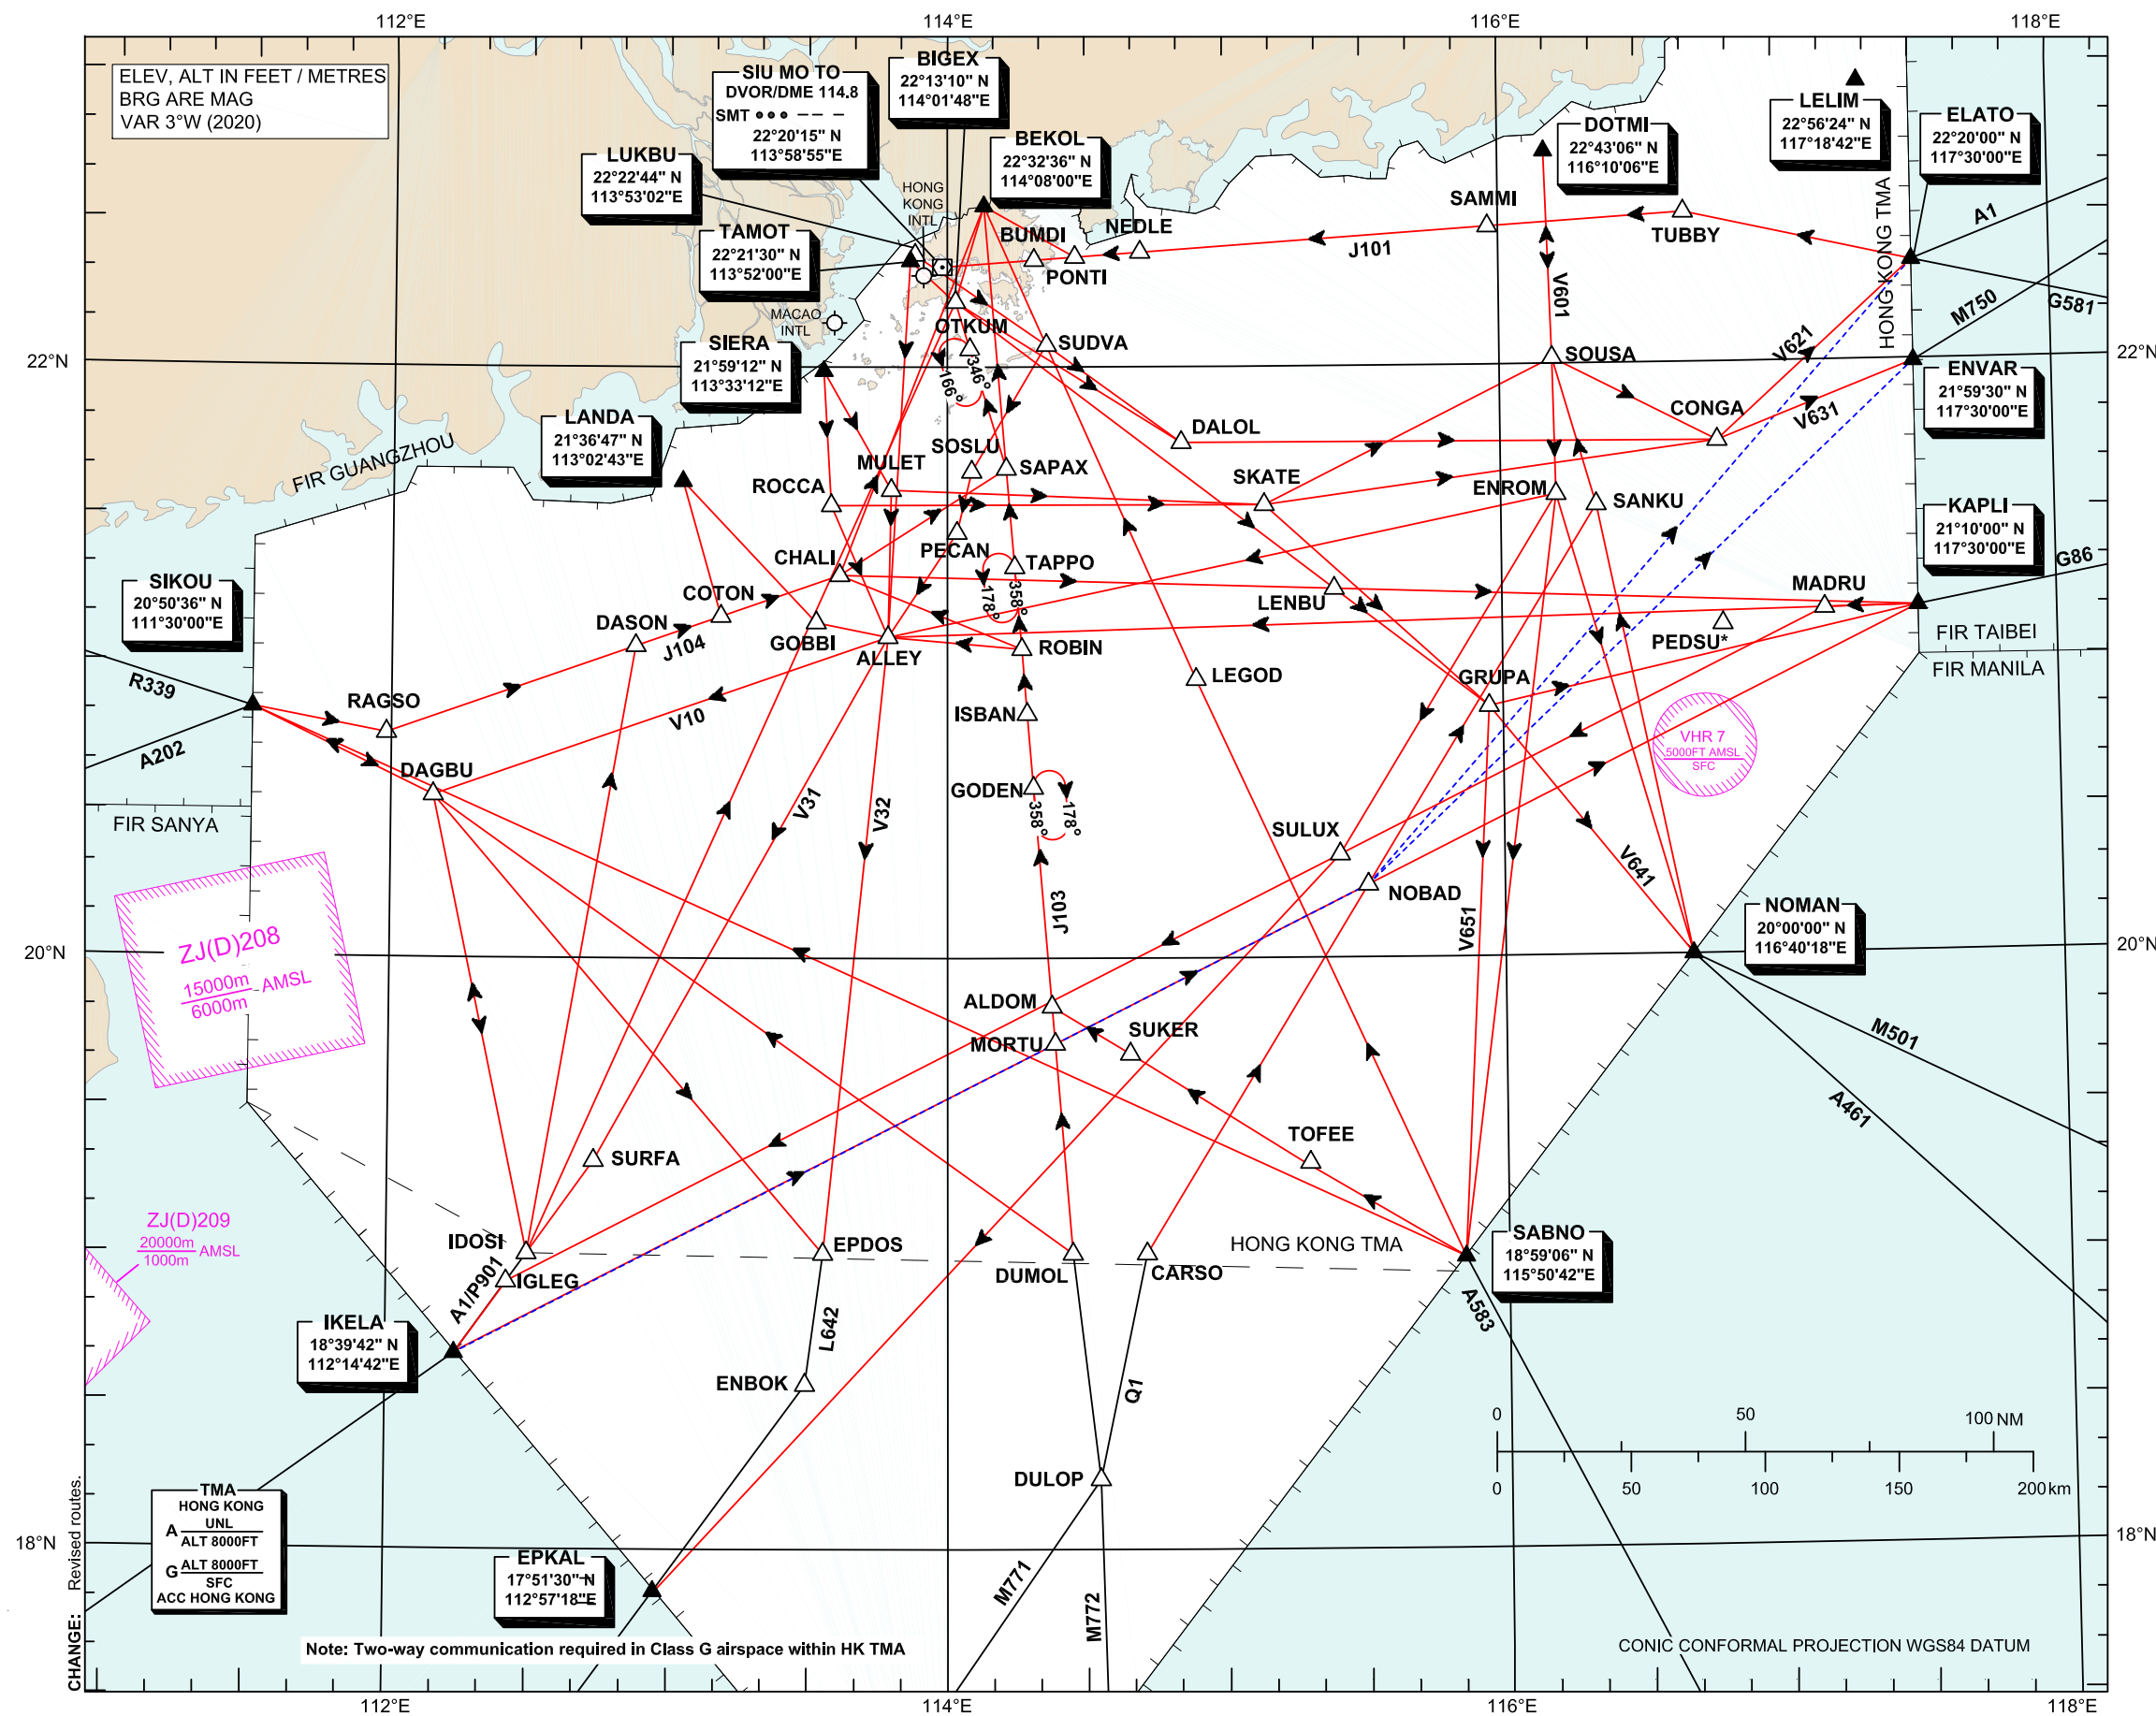

AREA CHART

FLIGHT PLAN ROUTES TRANSITING HONG KONG TMA

VHHH / HONG KONG TMA

LEGEND

Transit Routes Availability

- H24
- 1700 - 0059 UTC

See page ENR 6-1 ENROUTE CHART for additional legend.

See page ENR 6-3 for communication frequencies.

*PEDSU - additional waypoint to/from DOTMI when required

Note1: Refer to ENR 1.10 for flights transiting Hong Kong FIR

Note2: Refer to ENR 3.6 for enroute holding procedures.

CHANGE: Revised routes.

TMA HONG KONG UNL
A ALT 8000FT
G ALT 8000FT SFC ACC HONG KONG

Note: Two-way communication required in Class G airspace within HK TMA

CONIC CONFORMAL PROJECTION WGS84 DATUM