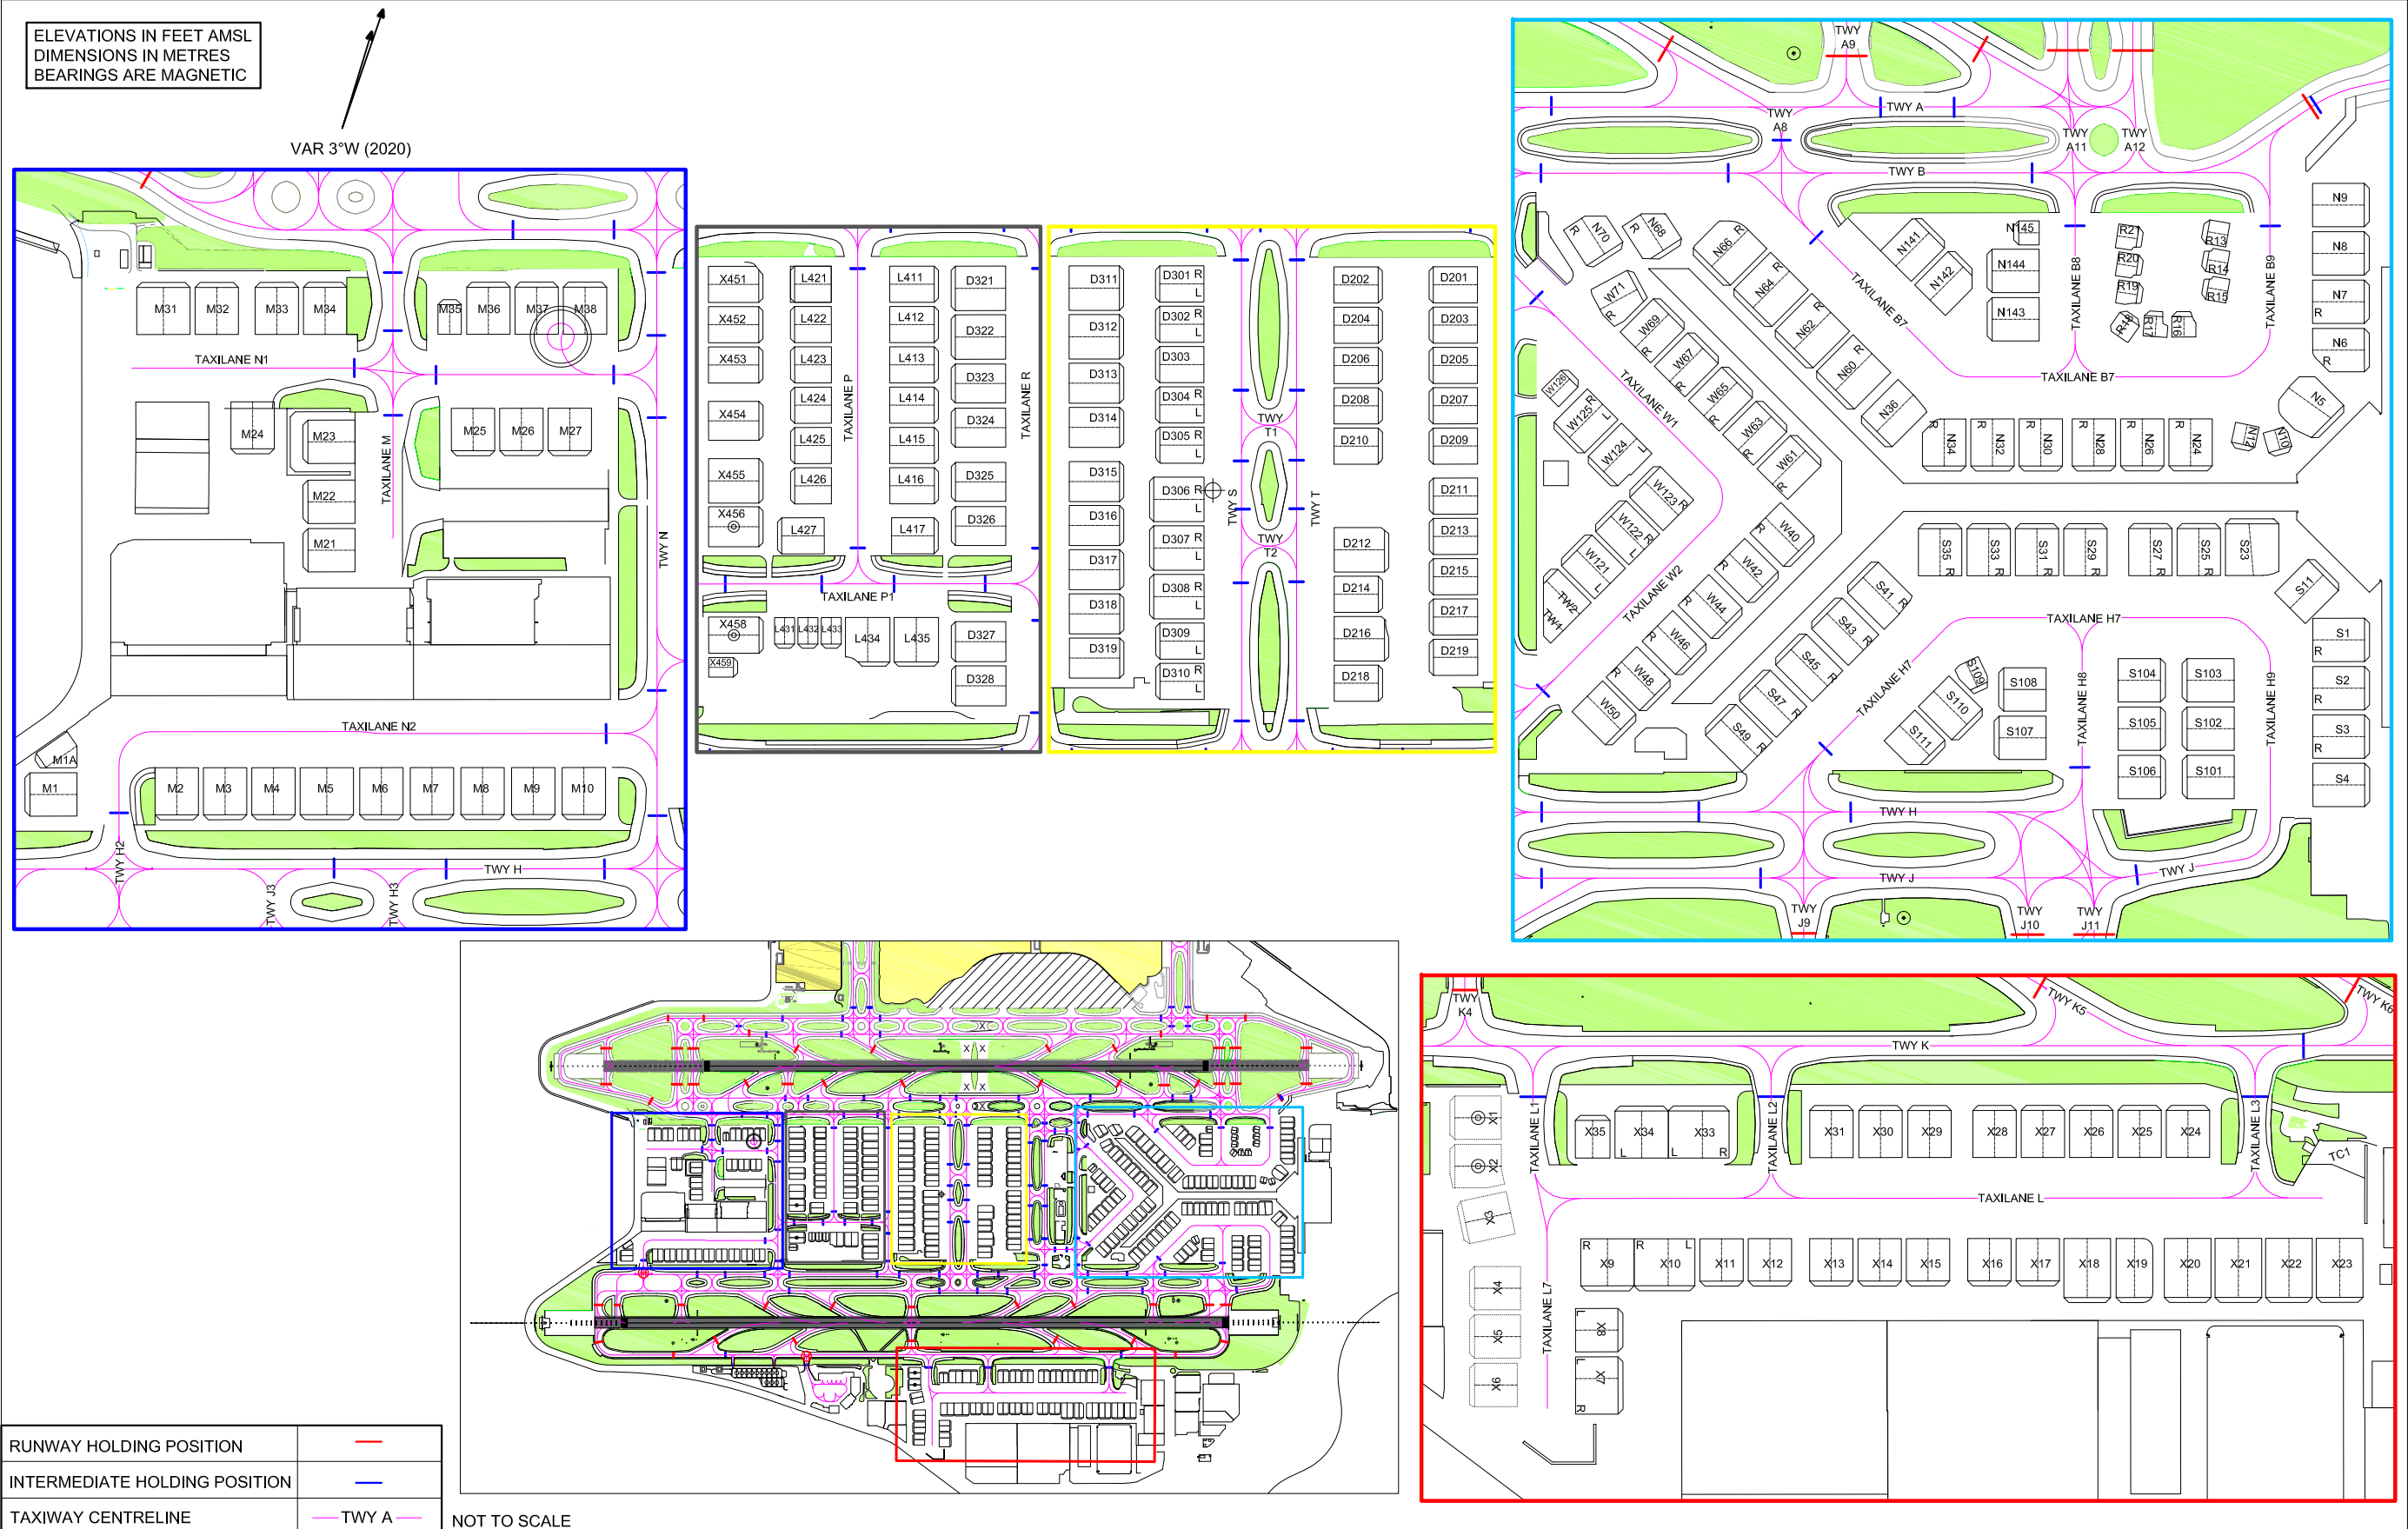

AIRCRAFT PARKING / DOCKING CHART

TWR 118.7 (North Runway) 118.2 (Centre Runway)  
118.4 (South Runway)

VHHH / HONG KONG INTERNATIONAL AIRPORT

Change: Helicopter parking at X1, X2, X456 and X458.

AD 2-VHHH-ADC-4\_V20\_250616km