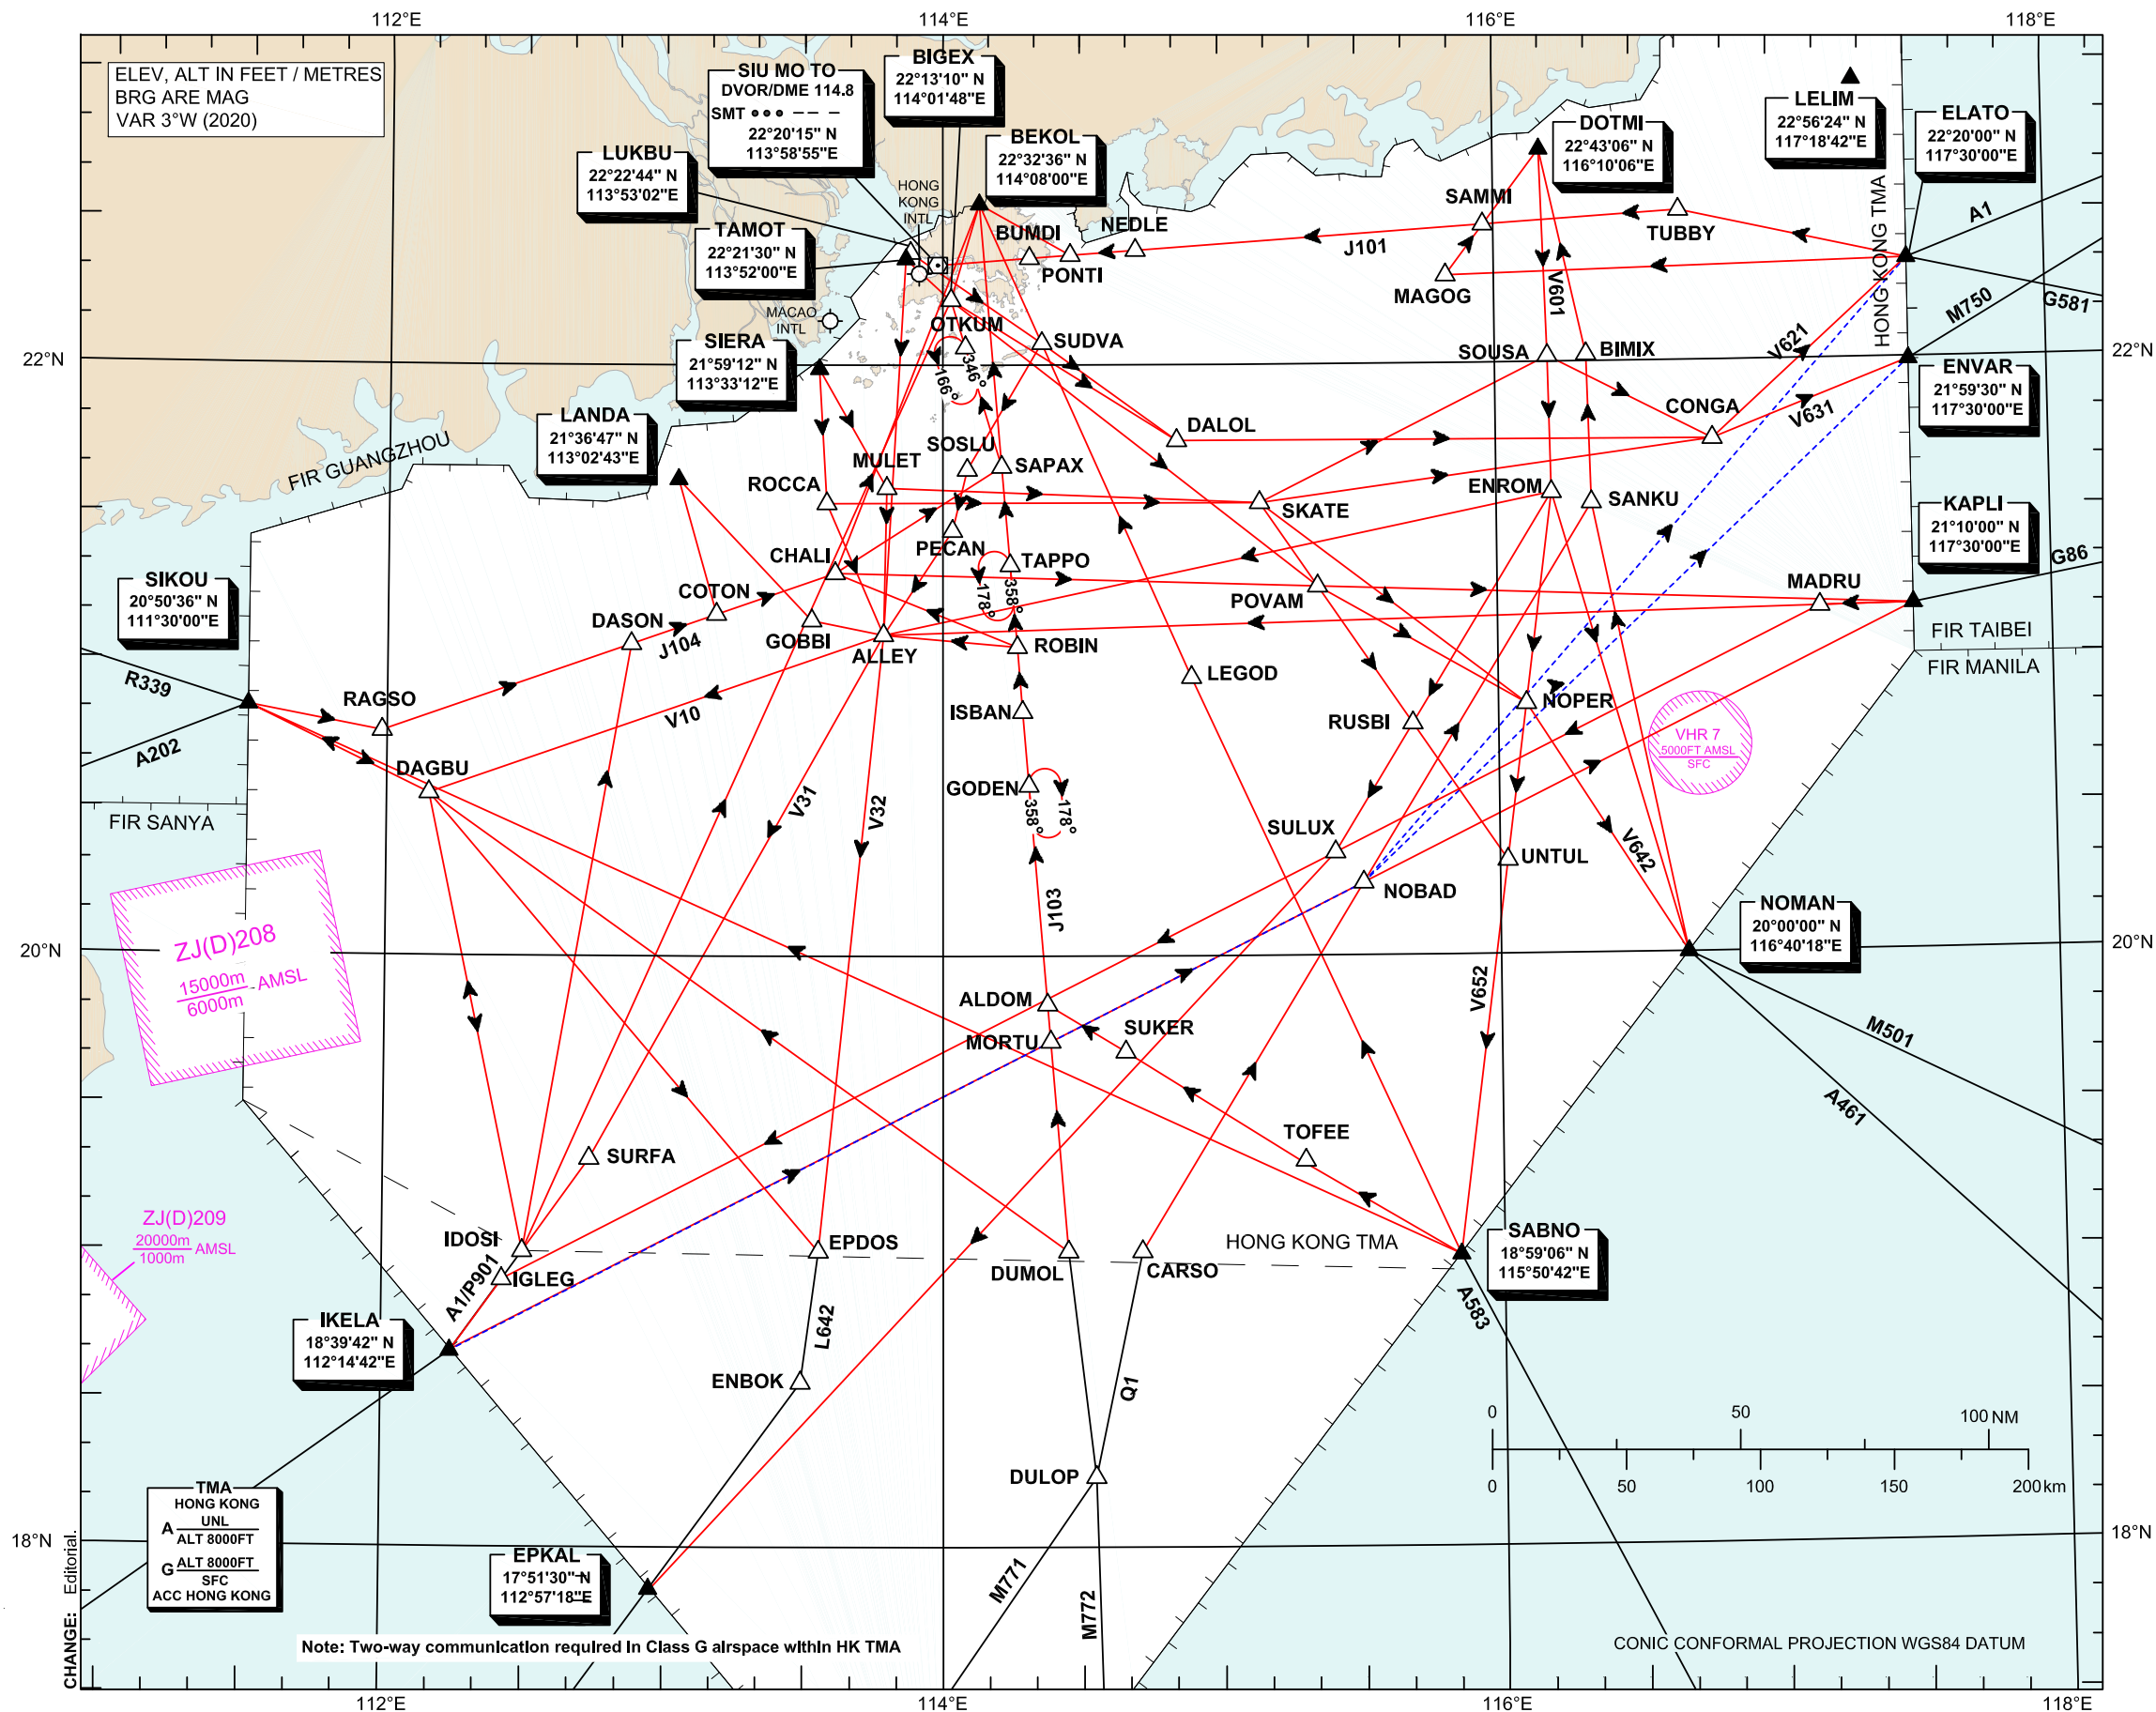

AREA CHART

FLIGHT PLAN ROUTES TRANSITING HONG KONG TMA

VHHH / HONG KONG TMA

LEGEND

Transit Routes Availability

- H24
- 1700 - 0059 UTC

See page ENR 6-1 ENROUTE CHART for additional legend.

See page ENR 6-3 for communication frequencies.

Note1: Refer to ENR 1.10 for flights transiting Hong Kong FIR

Note2: Refer to ENR 3.6 for enroute holding procedures.

Note: Two-way communication required in Class G airspace within HK TMA

CHANGE: Editorial

TMA
HONG KONG
UNL
A ALT 8000FT
G ALT 8000FT
SFC
ACC HONG KONG

EPKAL
17°51'30"N
112°57'18"E

IKELA
18°39'42"N
112°14'42"E

ZJ(D)208
15000m AMSL
6000m

ZJ(D)209
20000m AMSL
1000m