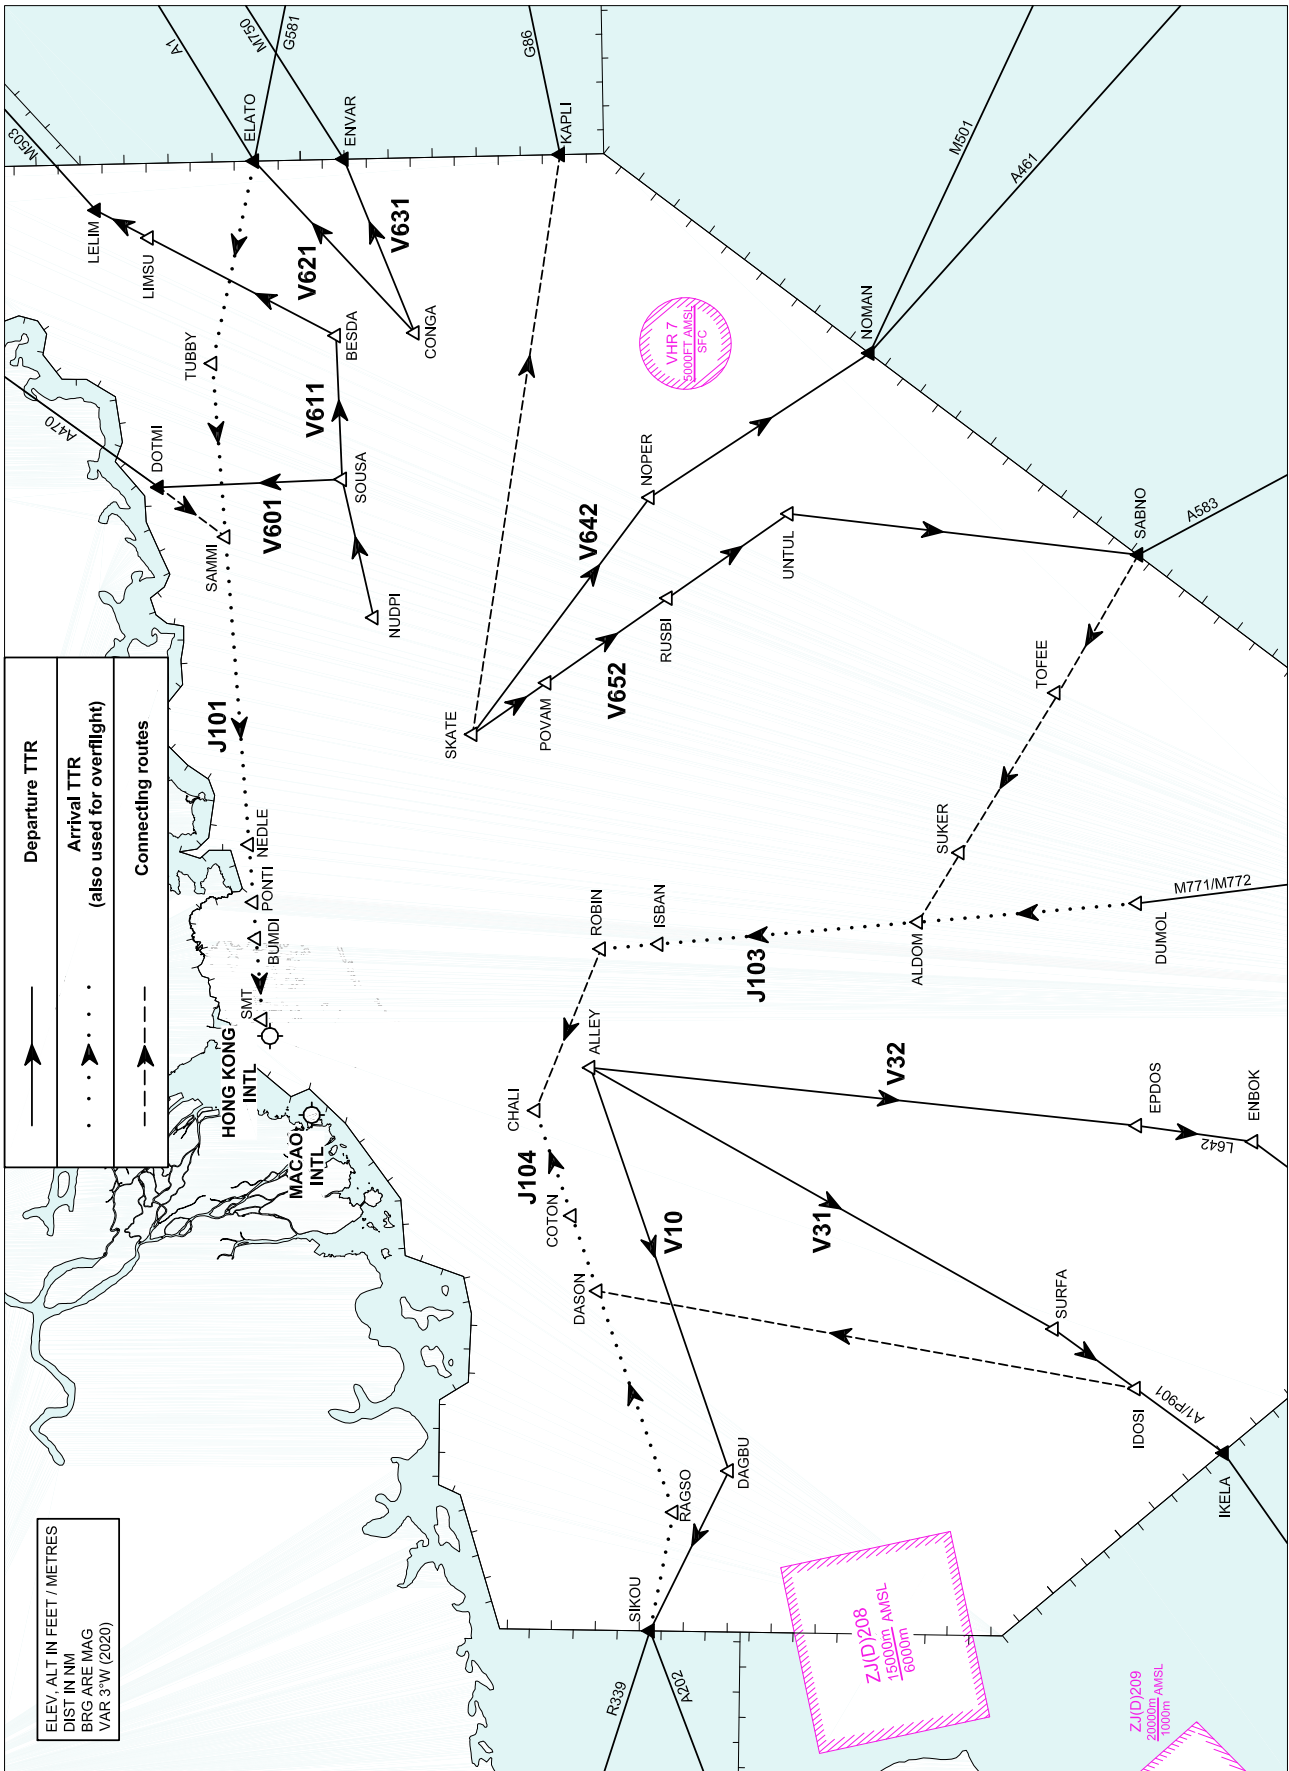

Terminal Transition Routes (Macao Departures / Arrivals)

ENR 6-6\_V06\_250319In

CHANGE: Establishment of Enroute Subsector.